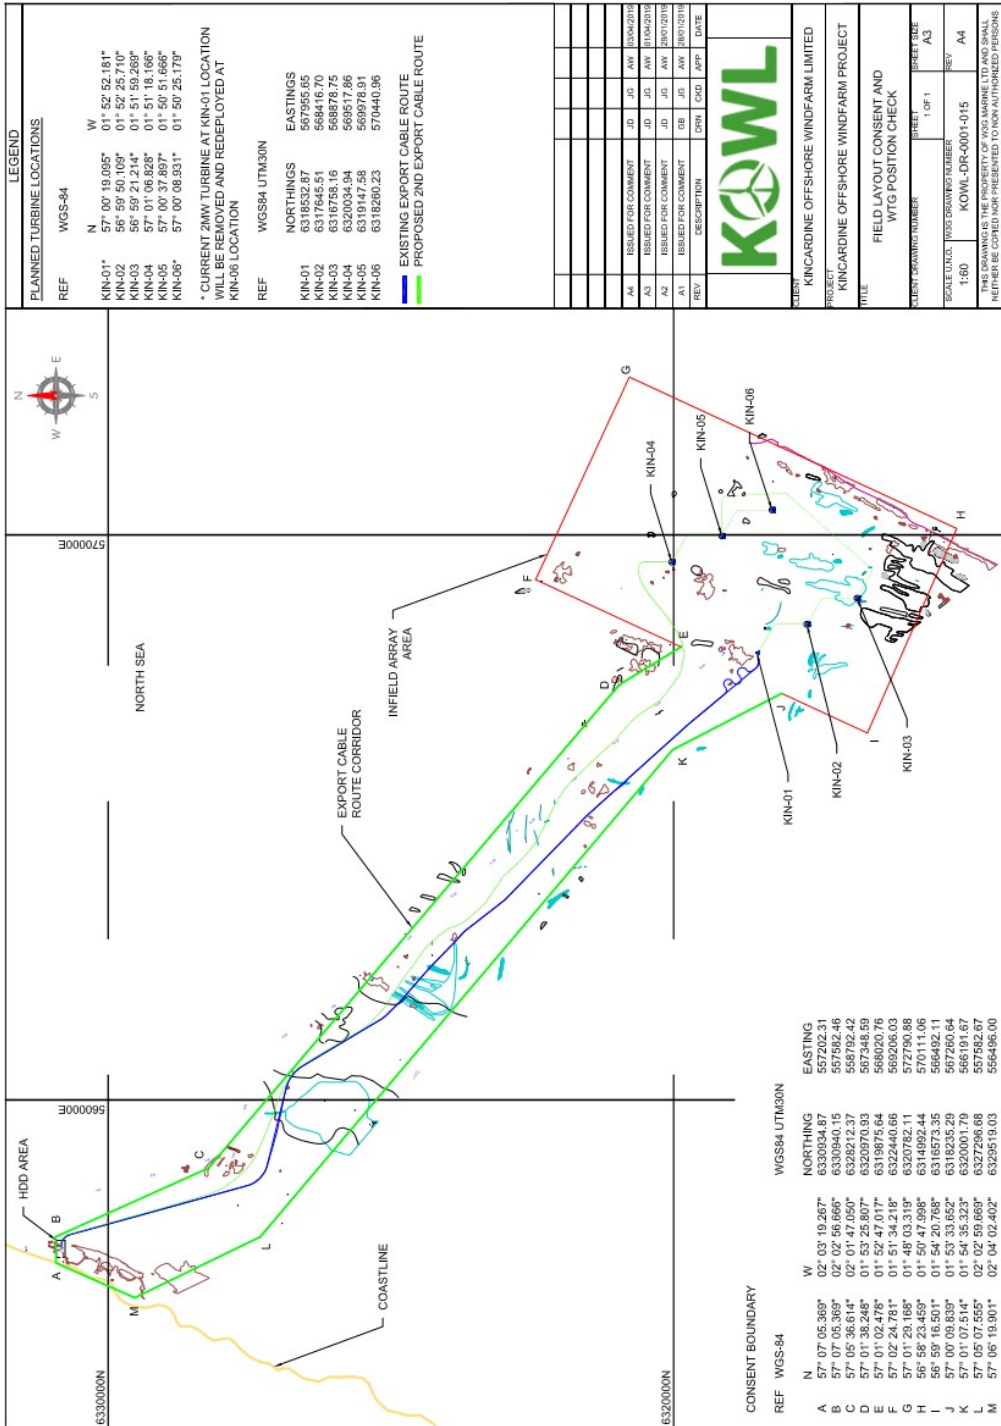

	KINCARDINE OFFSHORE WINDFARM PROJECT	Document Number KOWL-MEM-0001-035
	Memorandum	Issue Date 04/06/2020
		Page 1 of 3

**Notice to Mariners of Activities associated with the Development of the
Kincardine Offshore Windfarm – Anchor Recovery**

1) Summary

Please be advised that the RS Sentinel will locate and recover an anchor in the Kincardine Offshore Windfarm Consented area commencing on or between 7th – 12th of June 2020. The work will be at the following location:

N57° 0' 39.96" W1° 52' 52.98" (Degree, Minutes, Seconds)

2) Vessels Associated with the Activity

Vessel Name RS Sentinel	
Call Sign 9HA3754	
IMO 7106877	
DP Class 2	
Length Overall 68.25 m	
Breadth 13.41 m	
Draught 4.8 m	

3) General Safety Advice

Mariners are advised to navigate with caution and keep continued watch when navigating in the area.

4) Consent Area

Figure 1: Project Site and Indicative Turbine Locations (NOT TO BE USED FOR NAVIGATION)